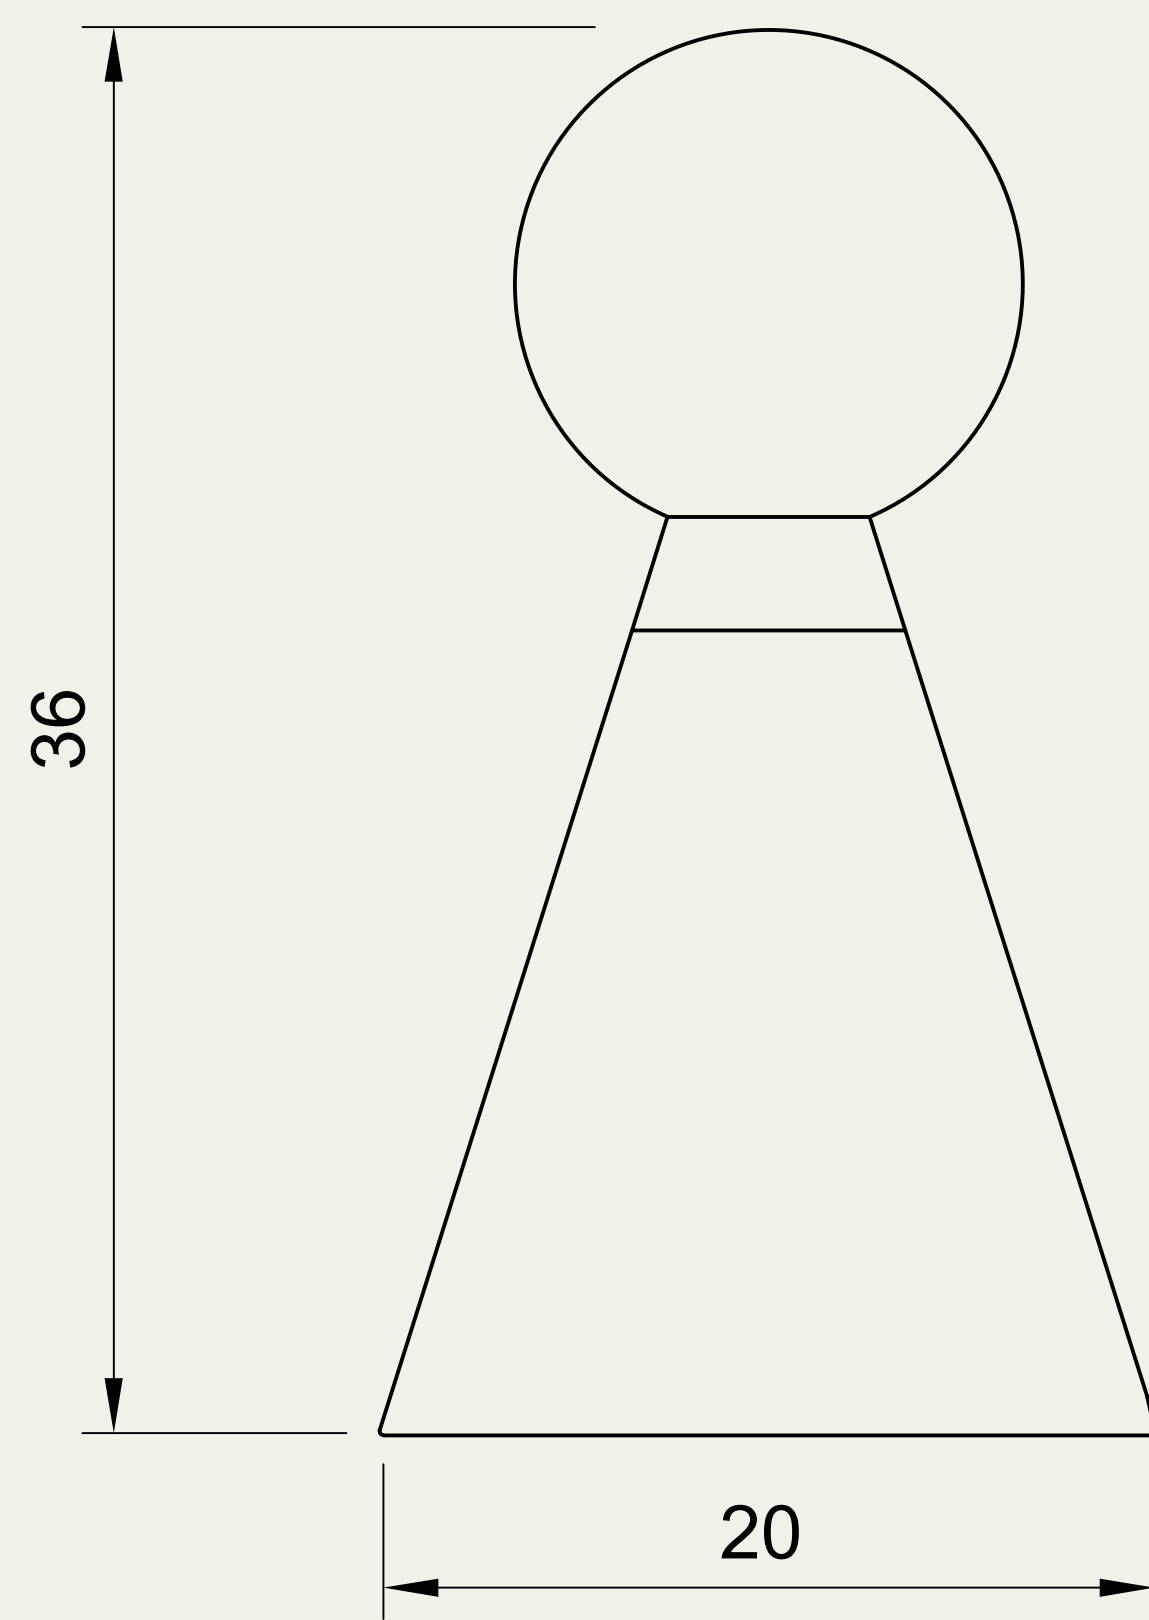

MERCURIO LAMP  
Shown in Walnut.

MADE IN MEXICO

DIMENSIONS  
20 L X 20 W X 36 H

[info@sietestudio.com.mx](mailto:info@sietestudio.com.mx)

S I E T E