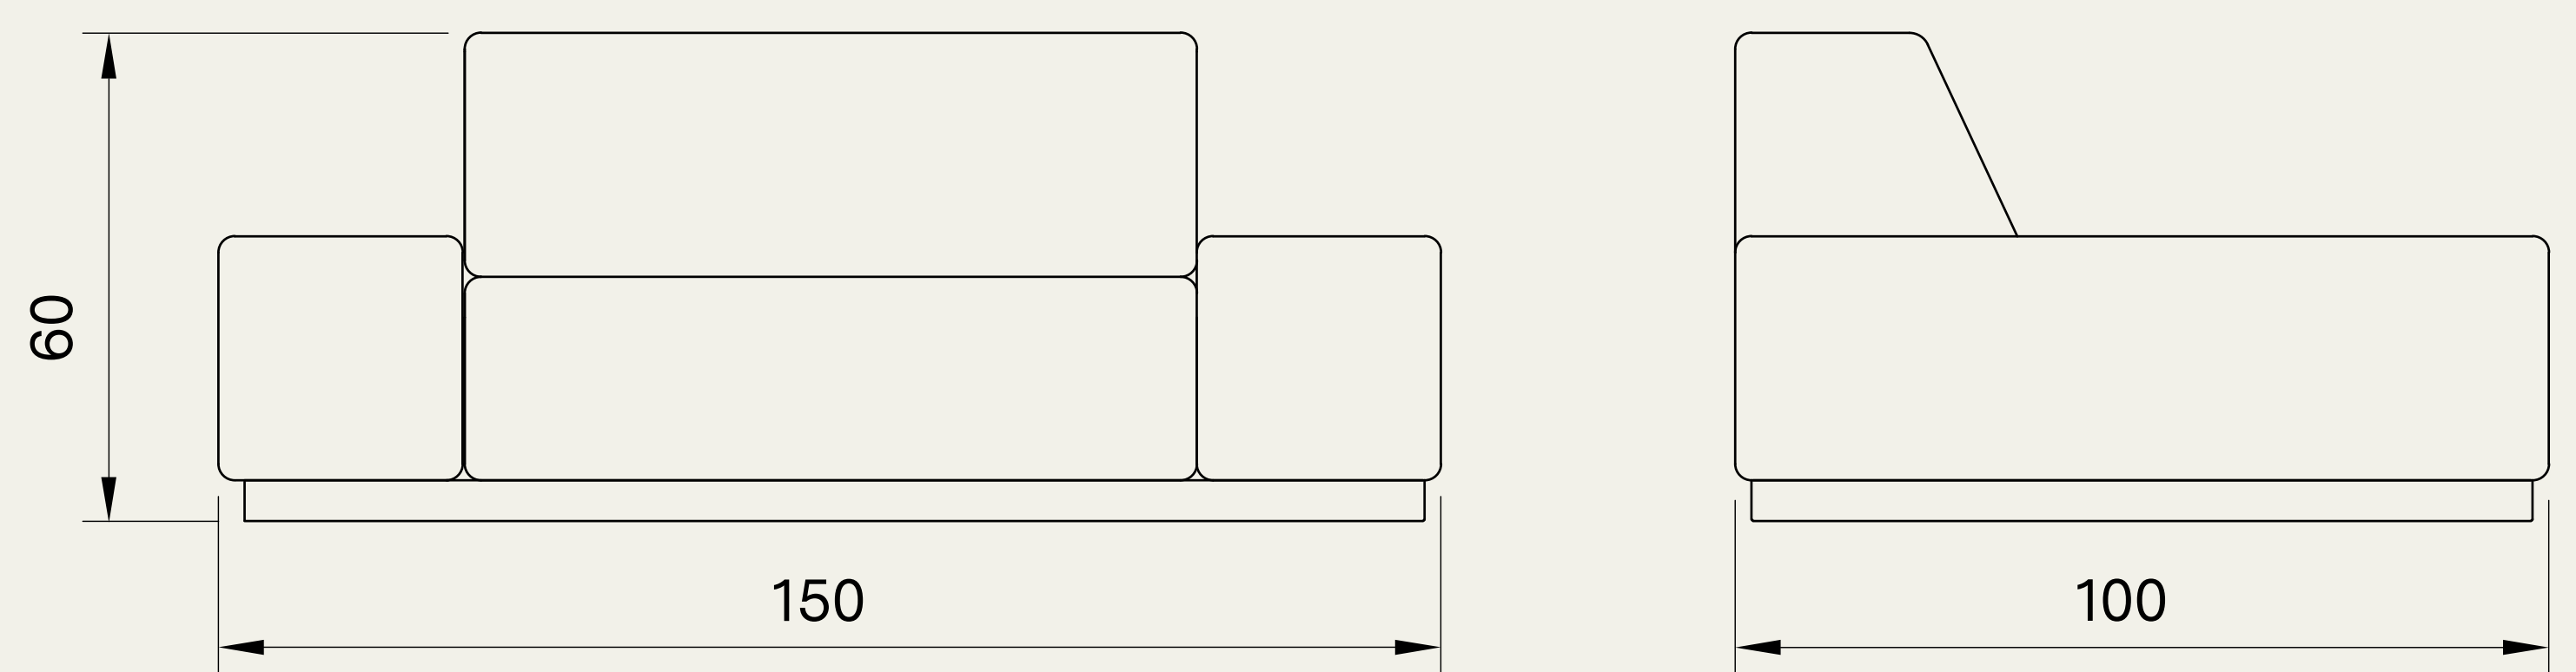

NUBE SOFA  
ONE SEATER.

Made in Mexico

DIMENSIONS  
150 L x 100 W x 60 H

[info@sietestudio.com.mx](mailto:info@sietestudio.com.mx)

S I E T E