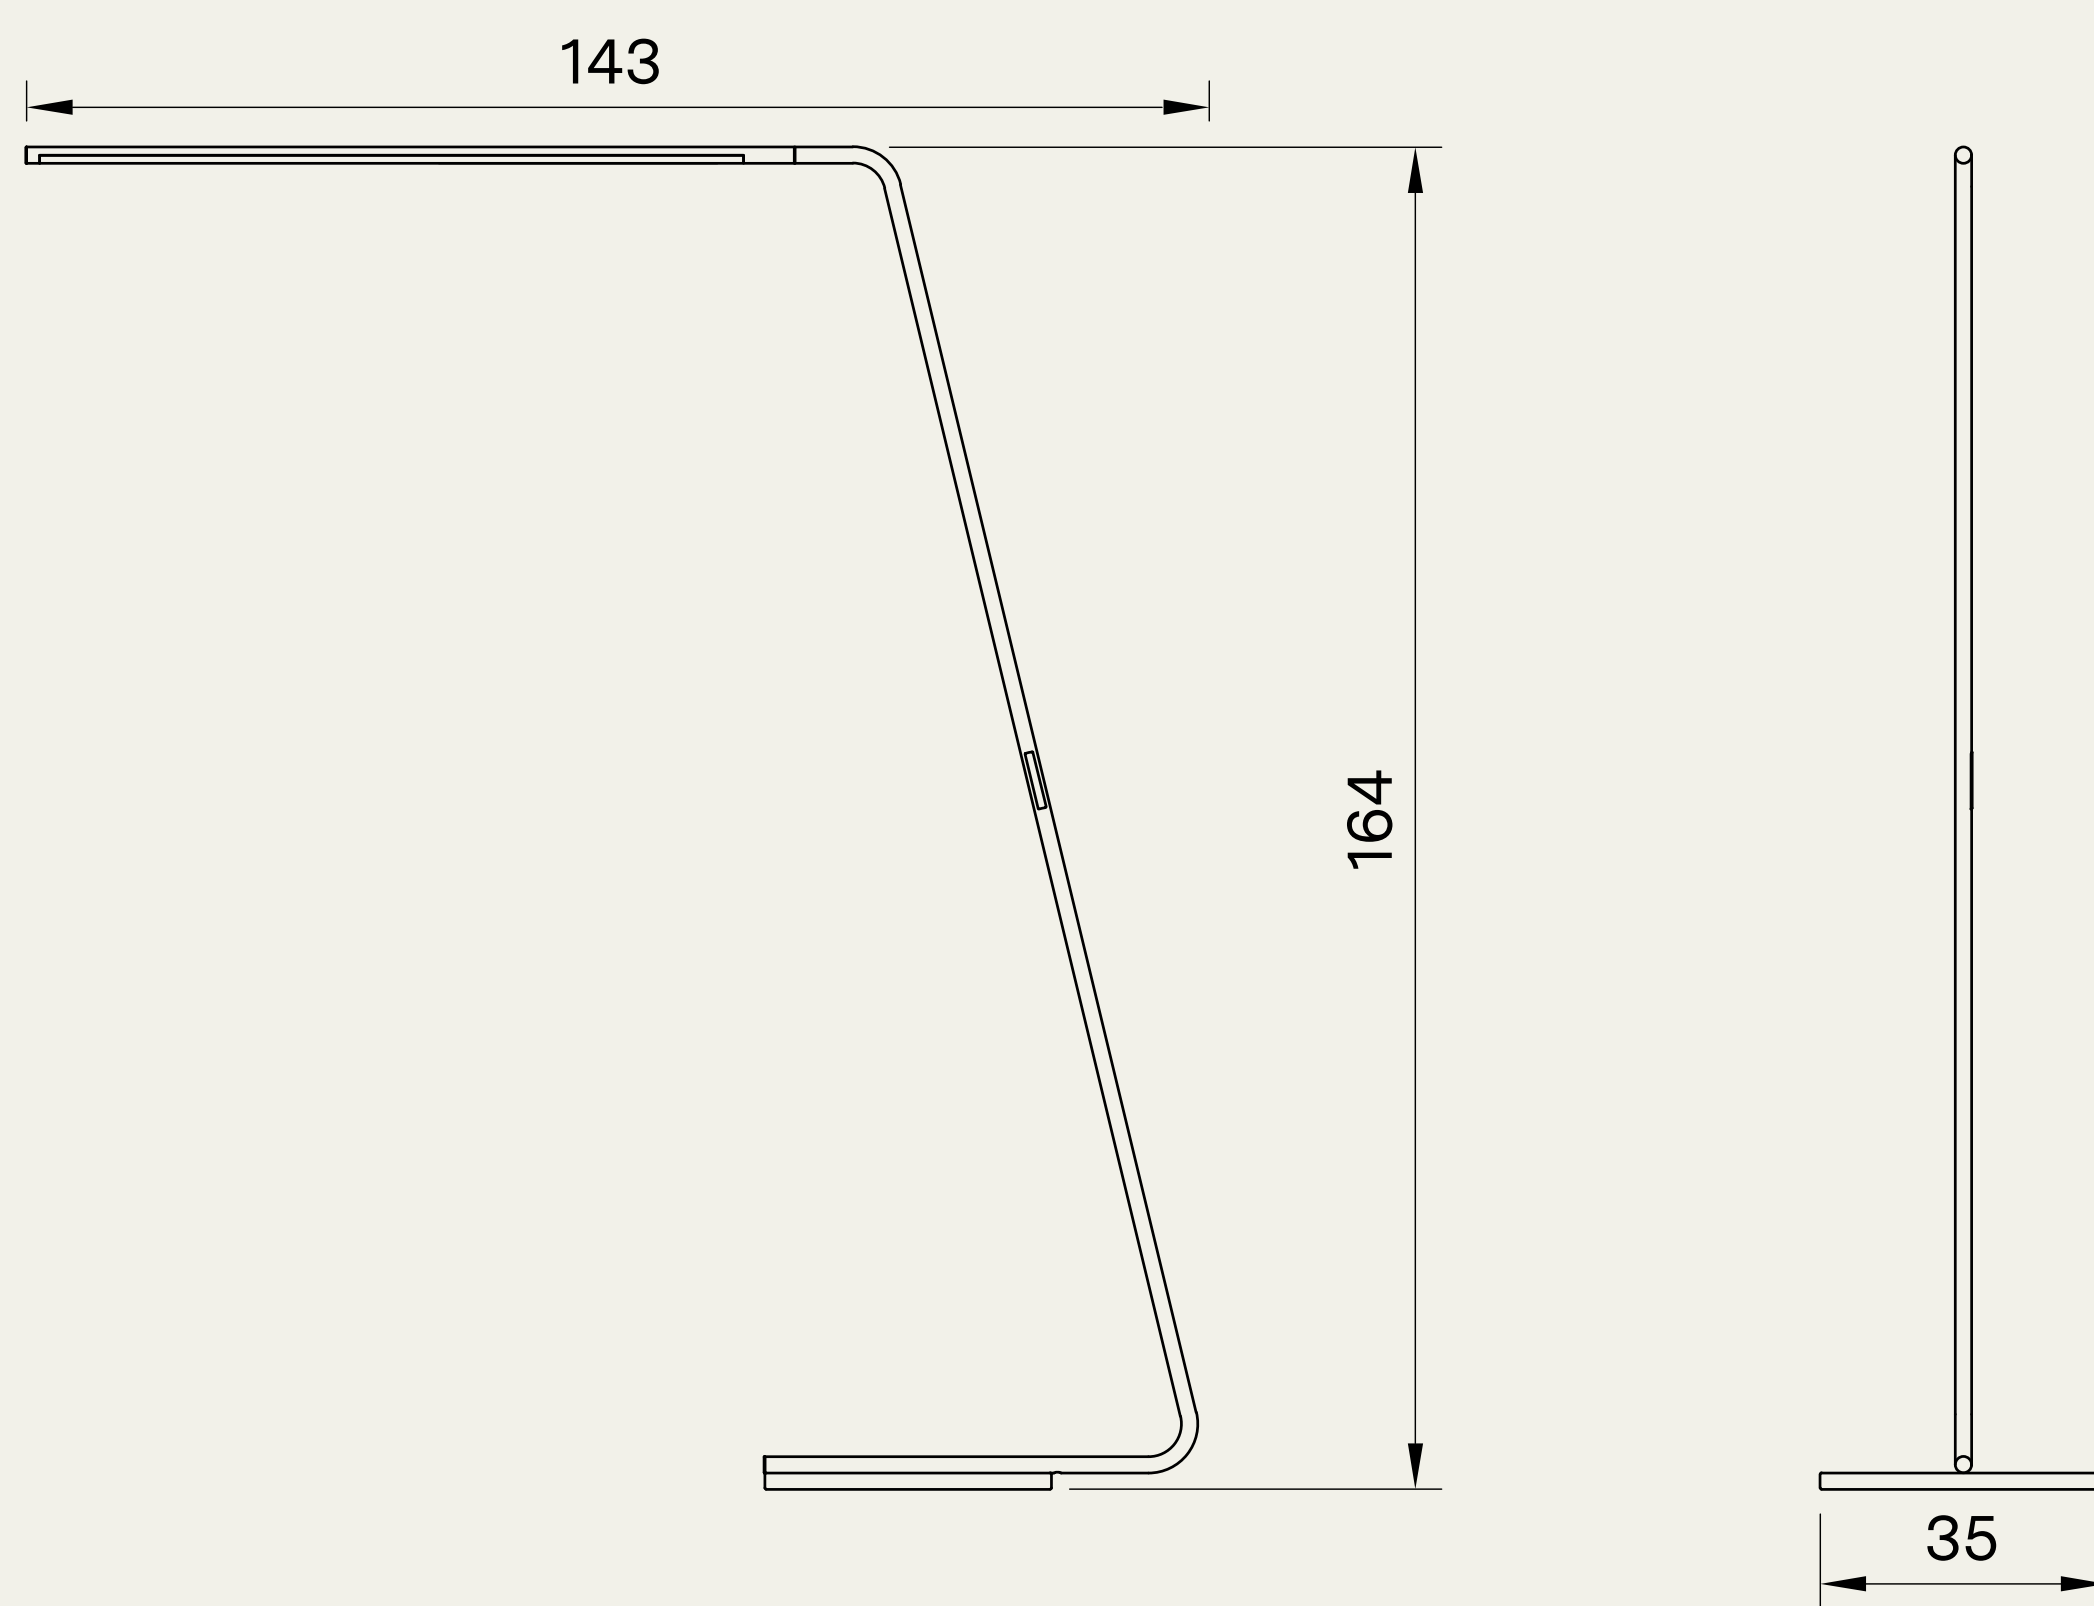

SIETE LAMP
Shown in Stainless Steel.

MADE IN MEXICO

DIMENSIONS
143 L X 35 W X 164 H

info@sietestudio.com.mx

S I E T E