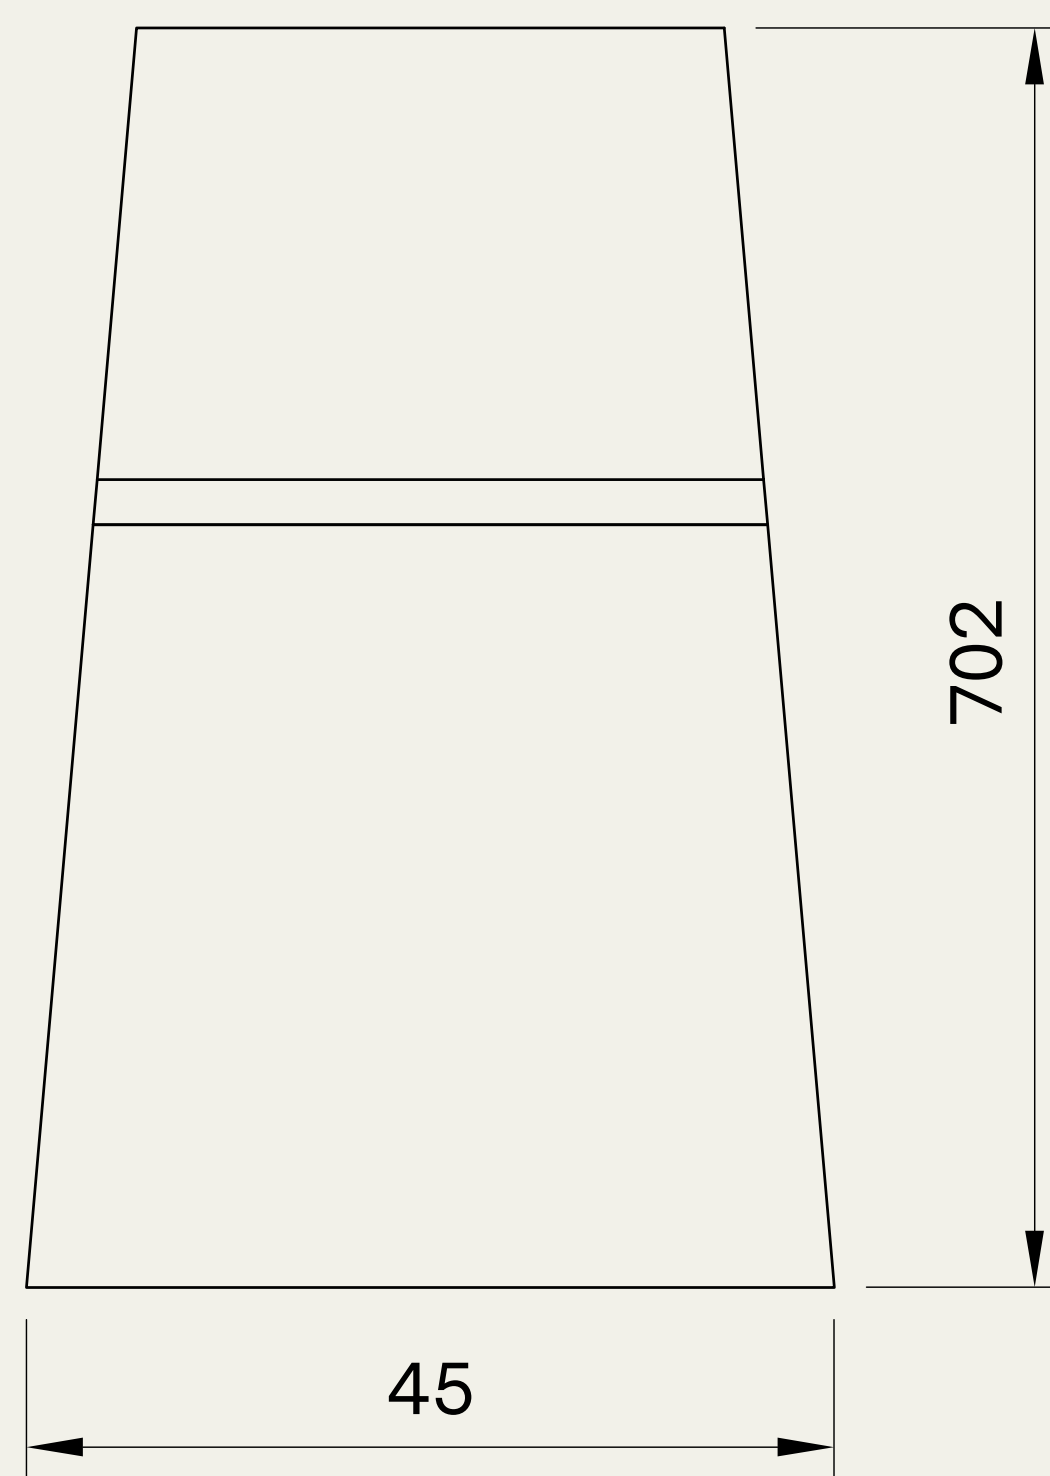

TOTEM CHAIR
Shown in Walnut.

MADE IN MEXICO

DIMENSIONS
45 L X 36 W X 70 H

info@sietestudio.com.mx

S I E T E