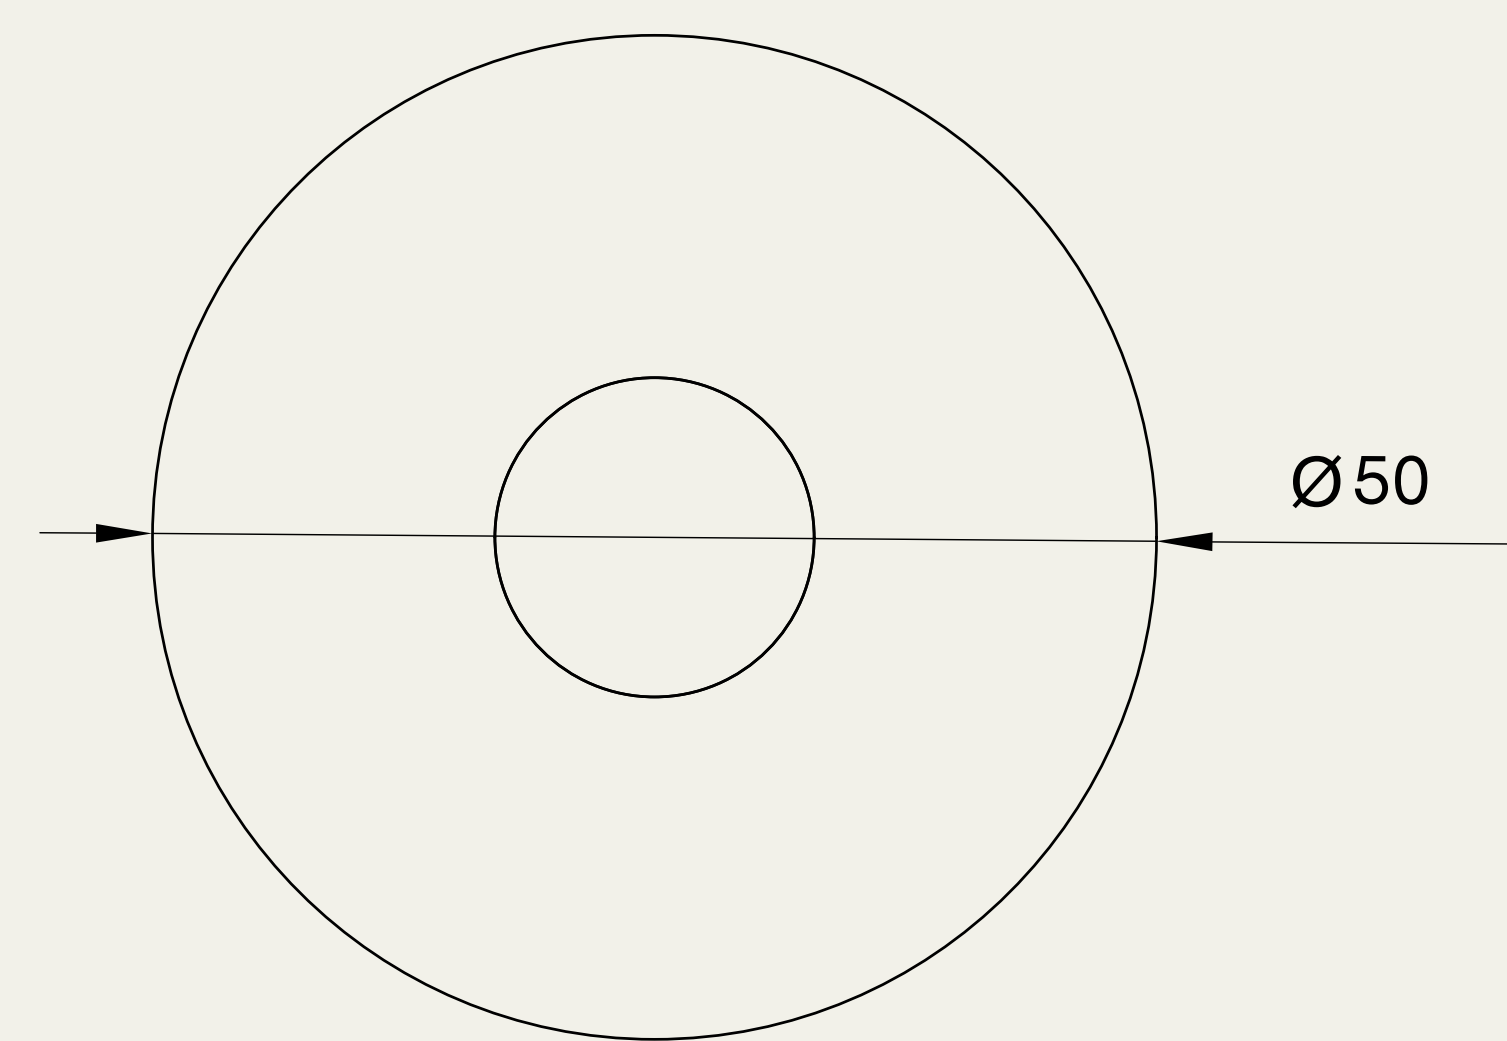

TOTEM SIDE TABLE  
Shown in Walnut.

MADE IN MEXICO

DIMENSIONS  
50 L x 50 W x 40 H

[info@sietestudio.com.mx](mailto:info@sietestudio.com.mx)

S I E T E