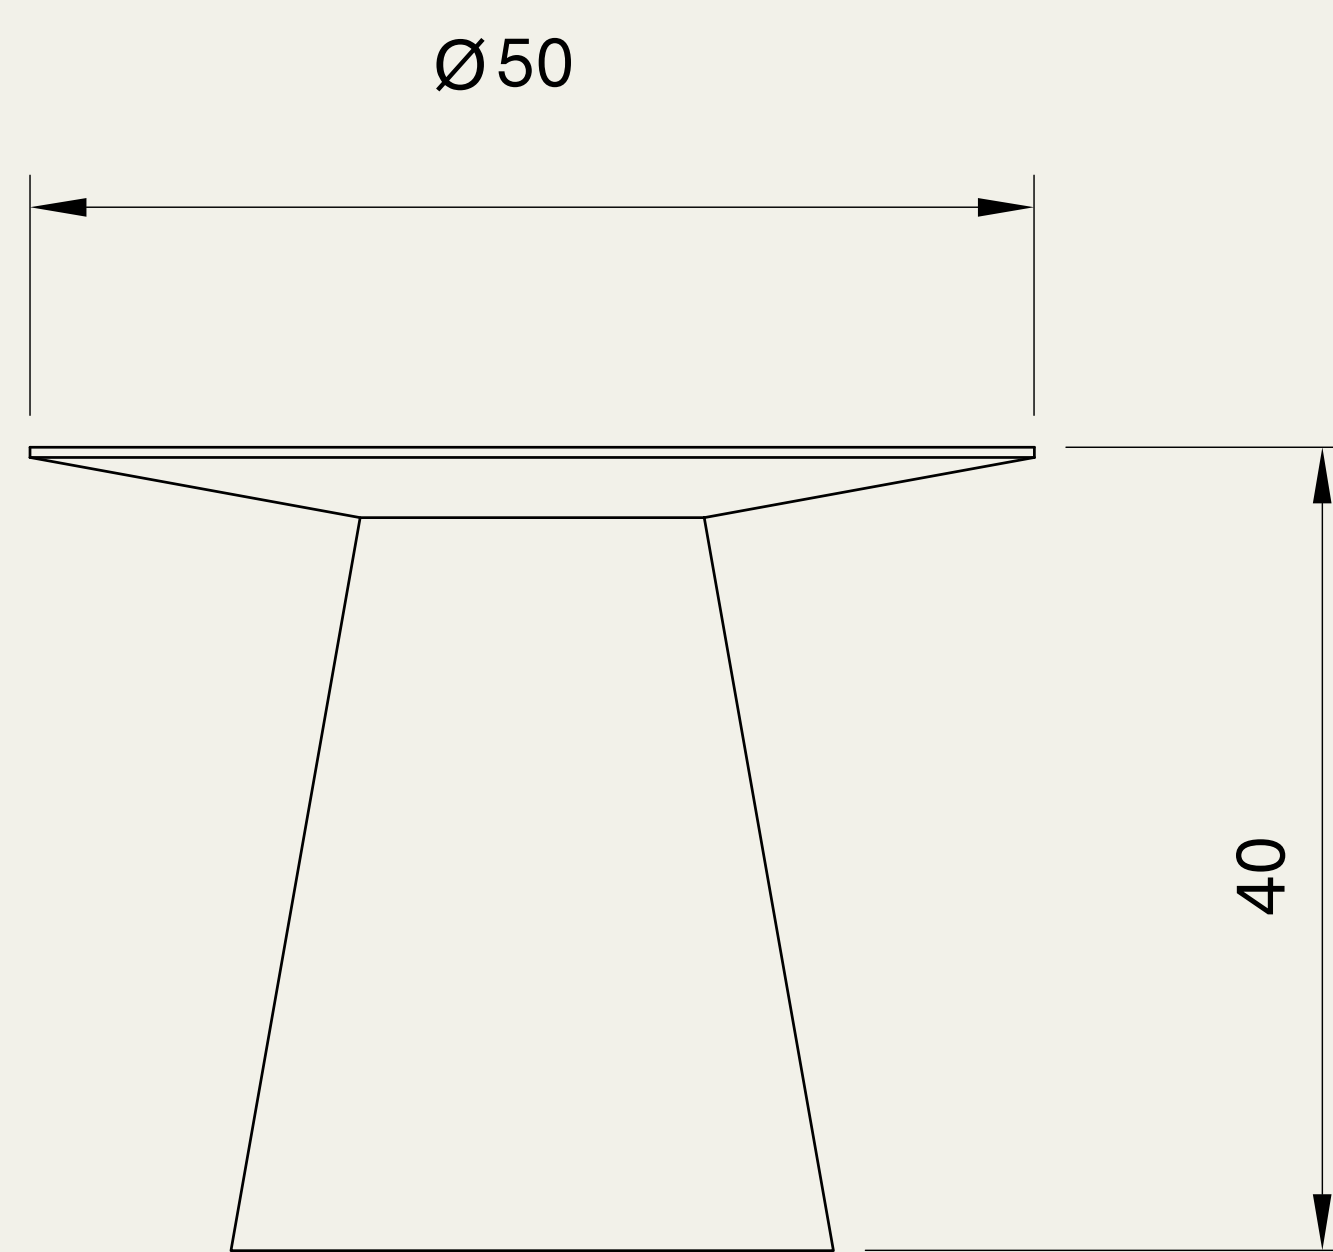

TOTEM SIDE TABLE  
Shown in Walnut.

MADE IN MEXICO

DIMENSIONS  
50 L x 50 W x 40 H

[info@sietestudio.com.mx](mailto:info@sietestudio.com.mx)

S I E T E