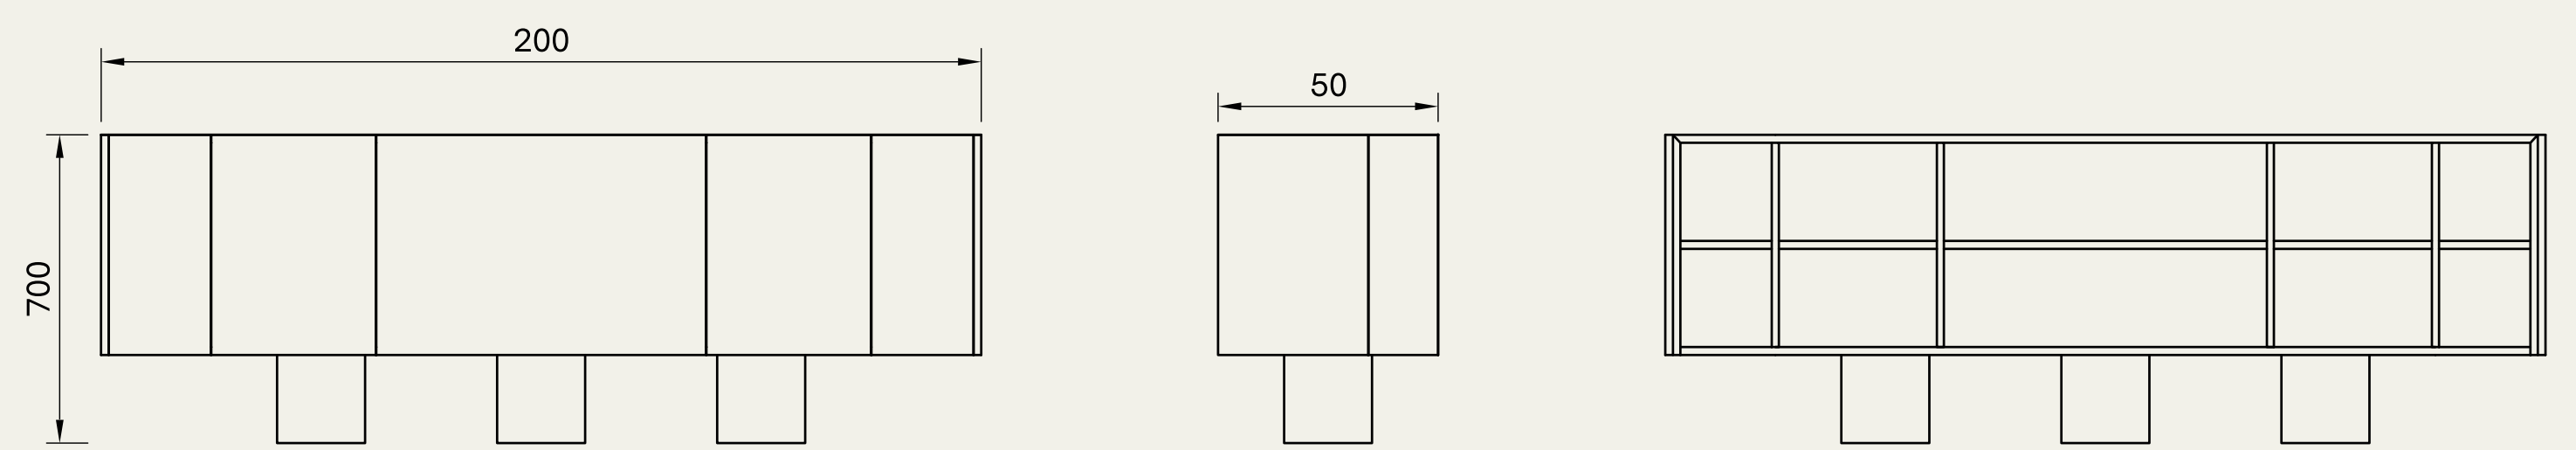

TOTEM SIDEBOARD  
Shown in Walnut.

MADE IN MEXICO

DIMENSIONS  
200 L X 50 W X 70 H

[info@sietestudio.com.mx](mailto:info@sietestudio.com.mx)

S I E T E