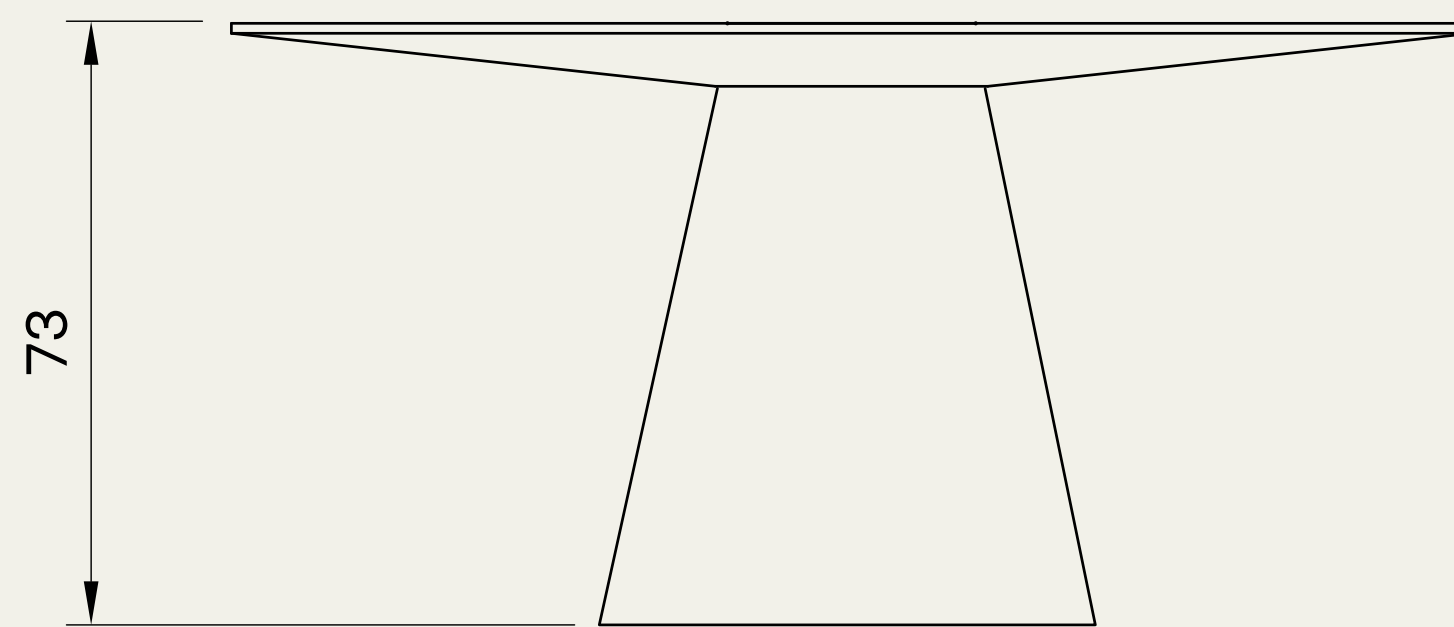

TOTEM DINNING TABLE  
Shown in Walnut.

MADE IN MEXICO

DIMENSIONS  
150 L x 150 W x 73 H

[info@sietestudio.com.mx](mailto:info@sietestudio.com.mx)

S I E T E