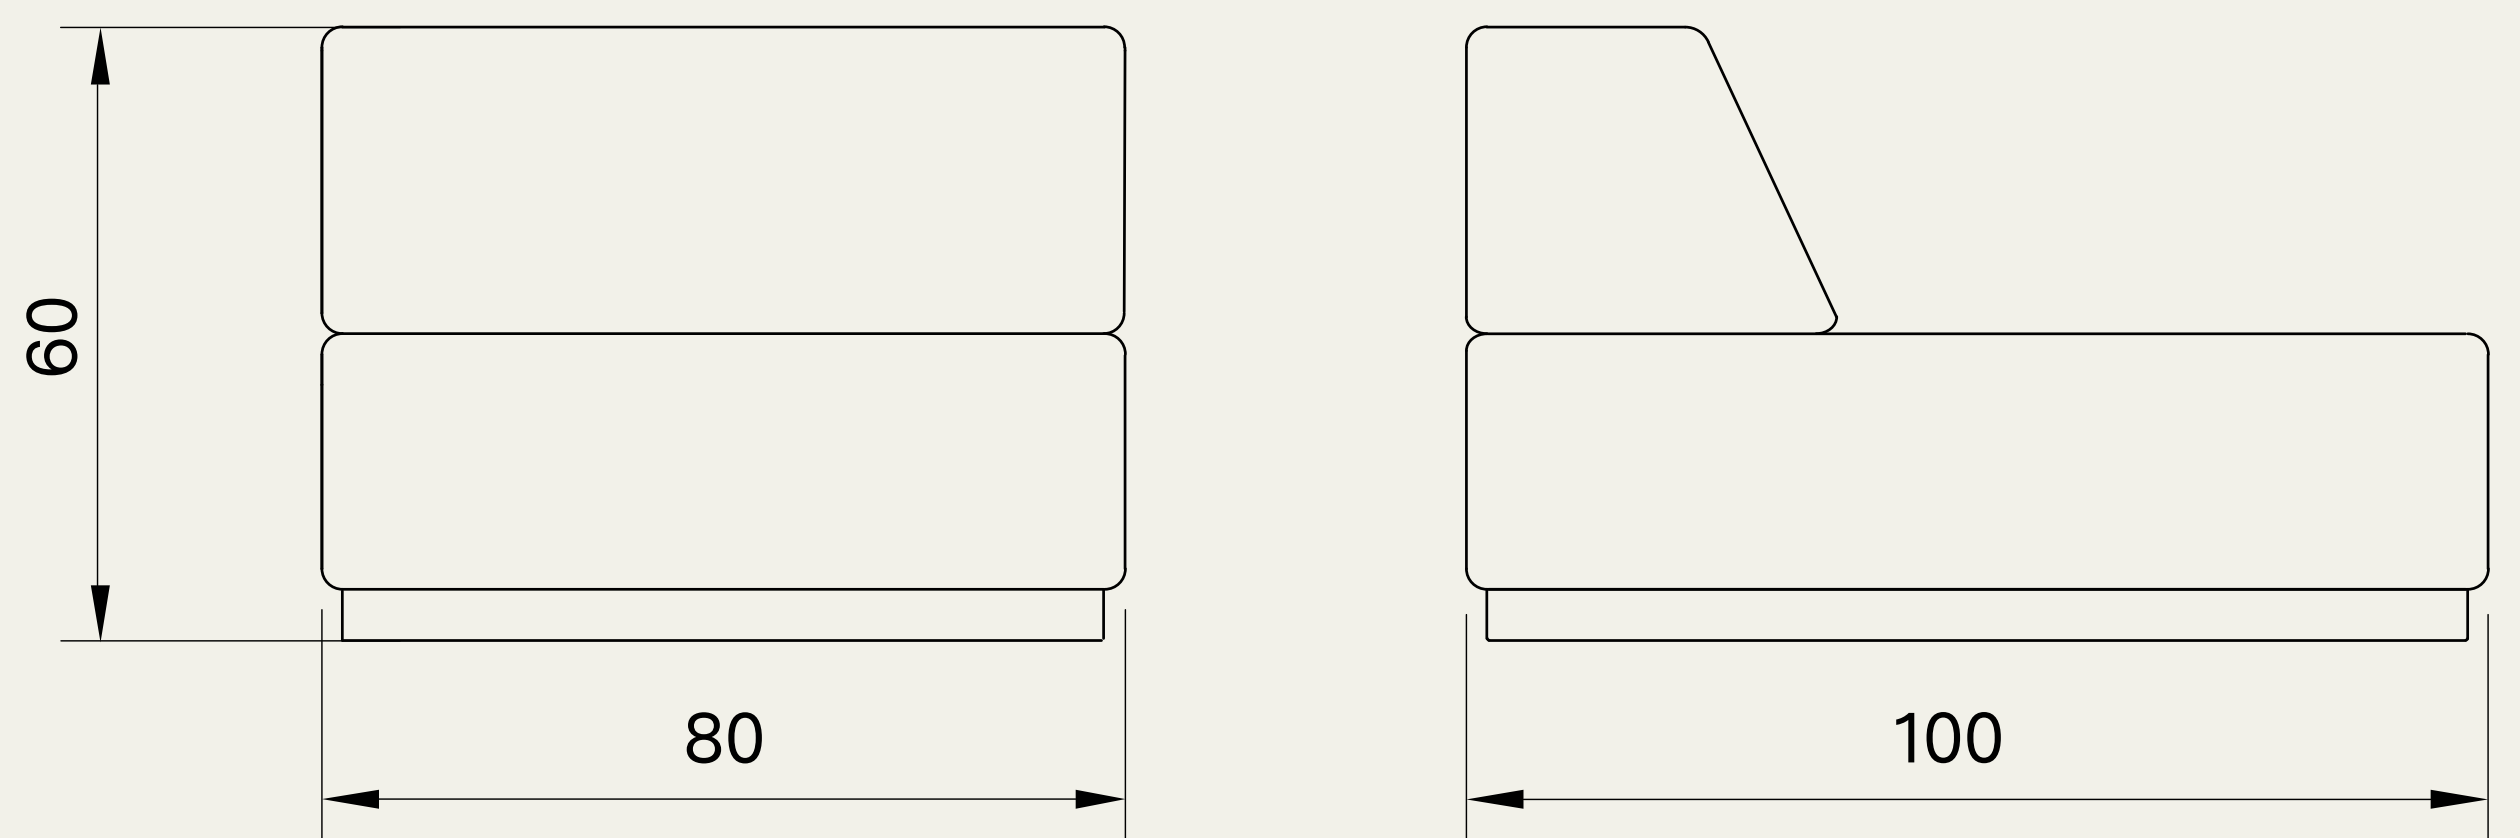

NUBE SOFA
ONE SEATER.

Made in Mexico

DIMENSIONS
150 L x 100 W x 60 H

info@sietestudio.com.mx

S I E T E