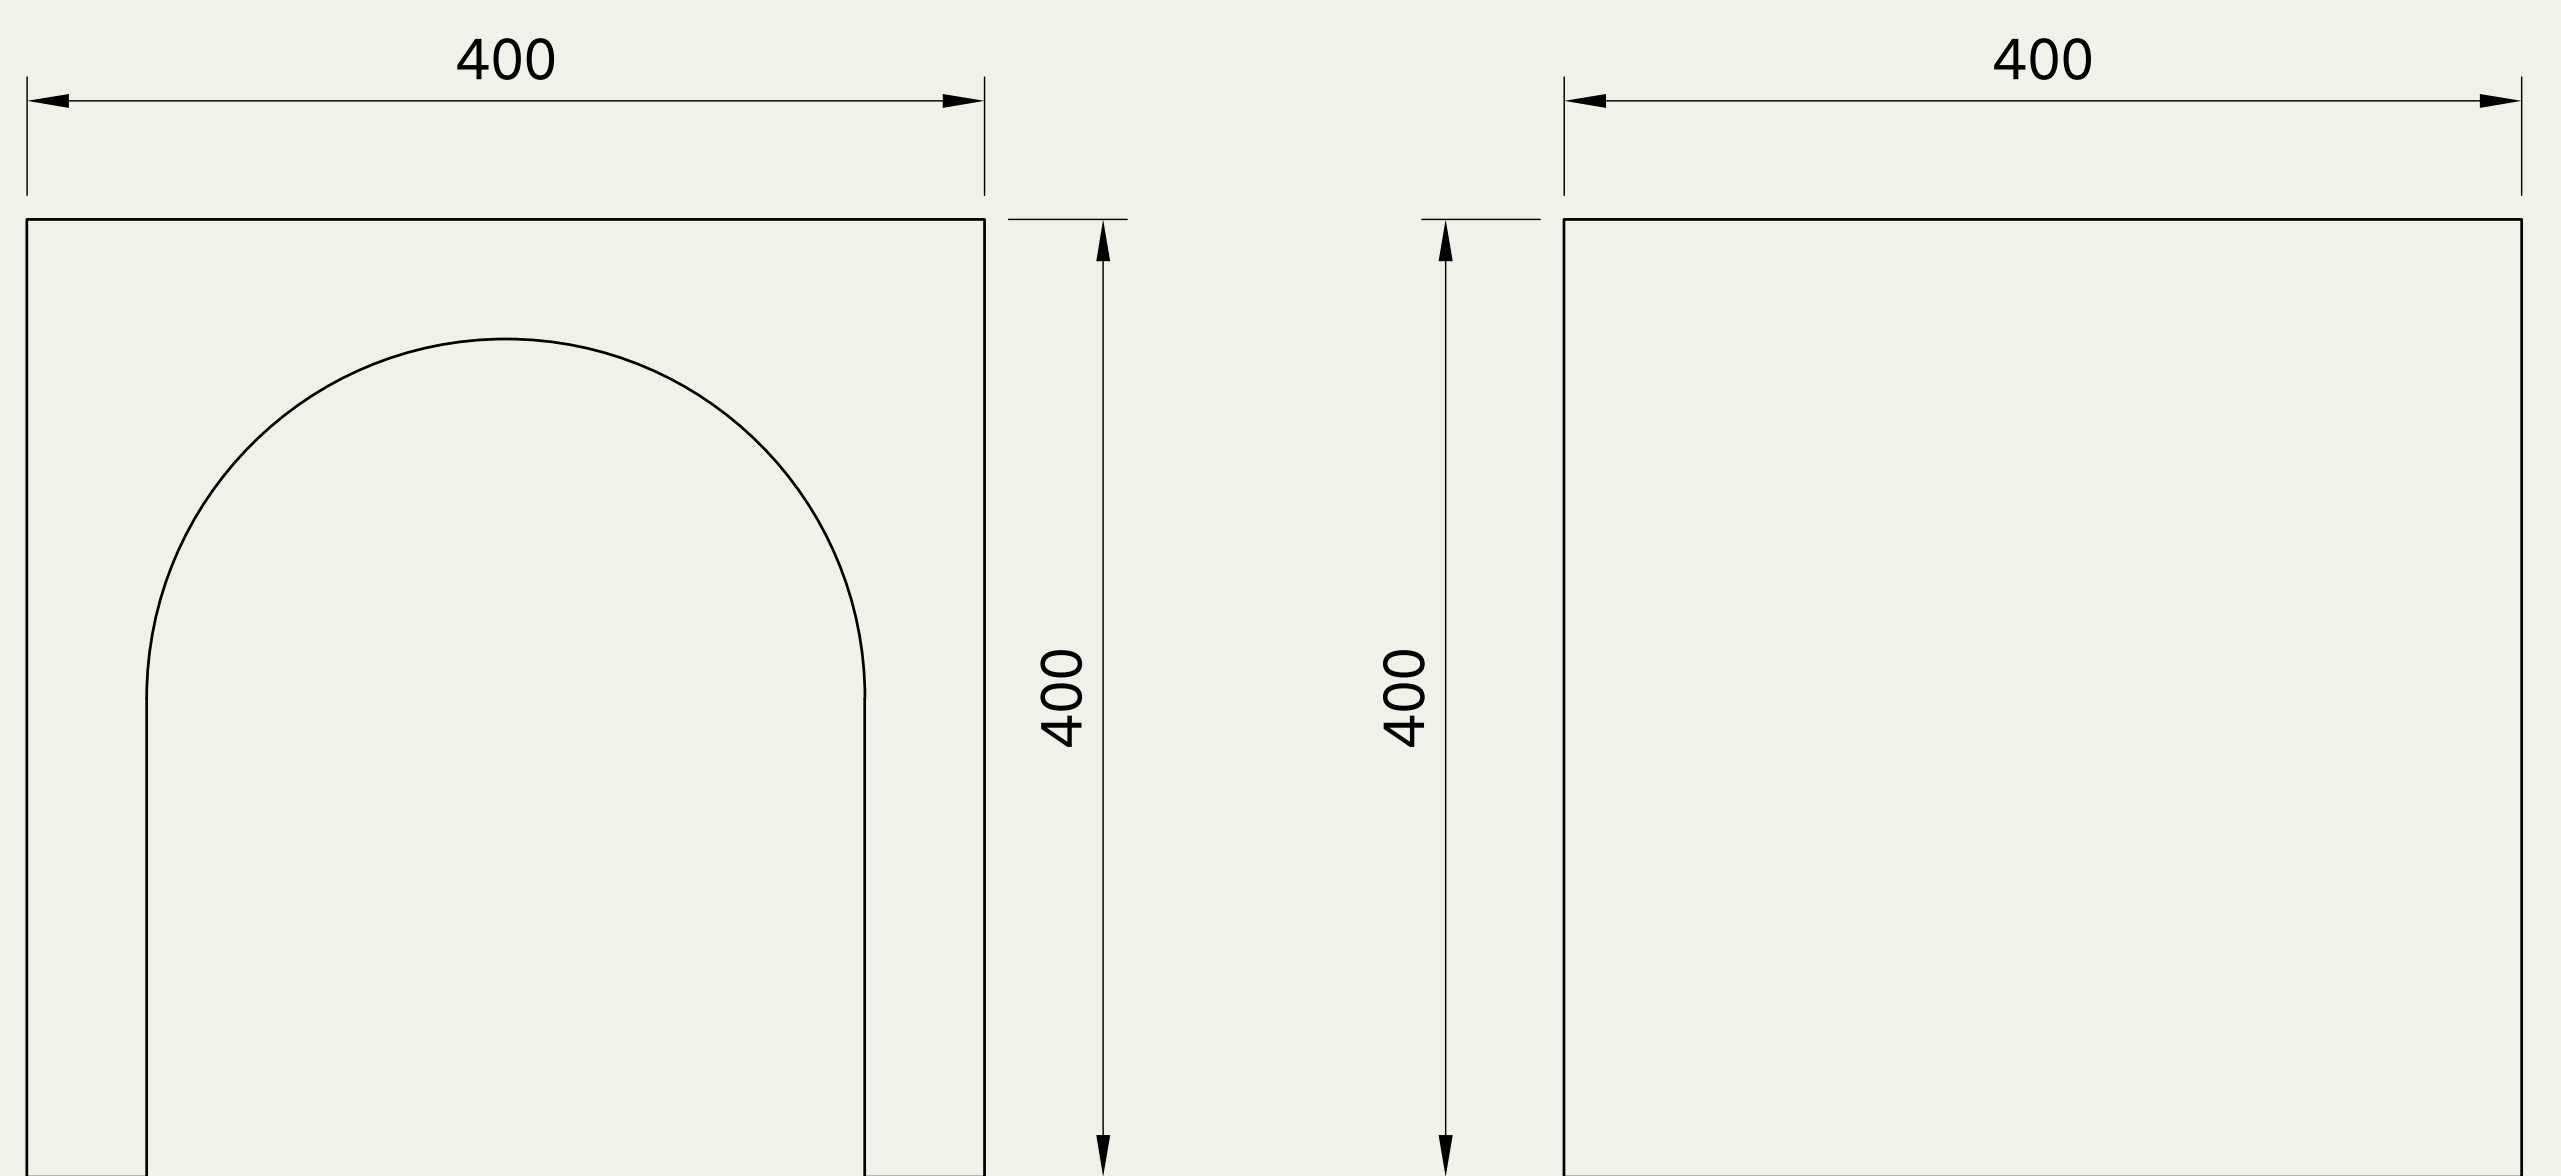

PUENTE STOOL  
Shown in Resin.

MADE IN MEXICO

DIMENSIONS  
40 L X 40 W X 40 H

[info@sietestudio.com.mx](mailto:info@sietestudio.com.mx)

S I E T E