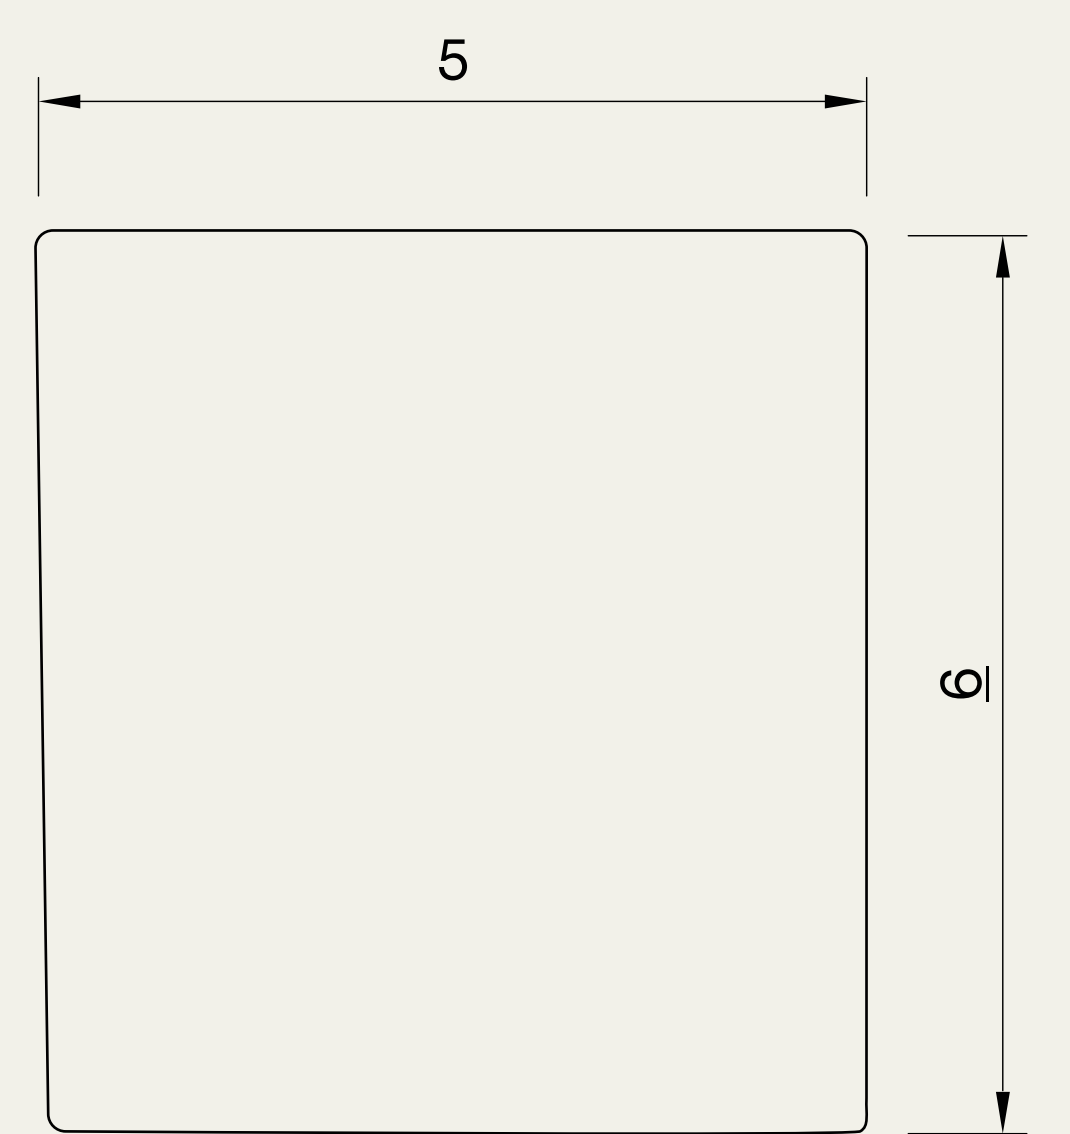

MILA ESSPRESSO
Shown in Ceramic.

HAND MADE IN MEXICO

DIMENSIONS
8.5 L x 5 W x 6 H

info@sietestudio.com.mx

SIETE