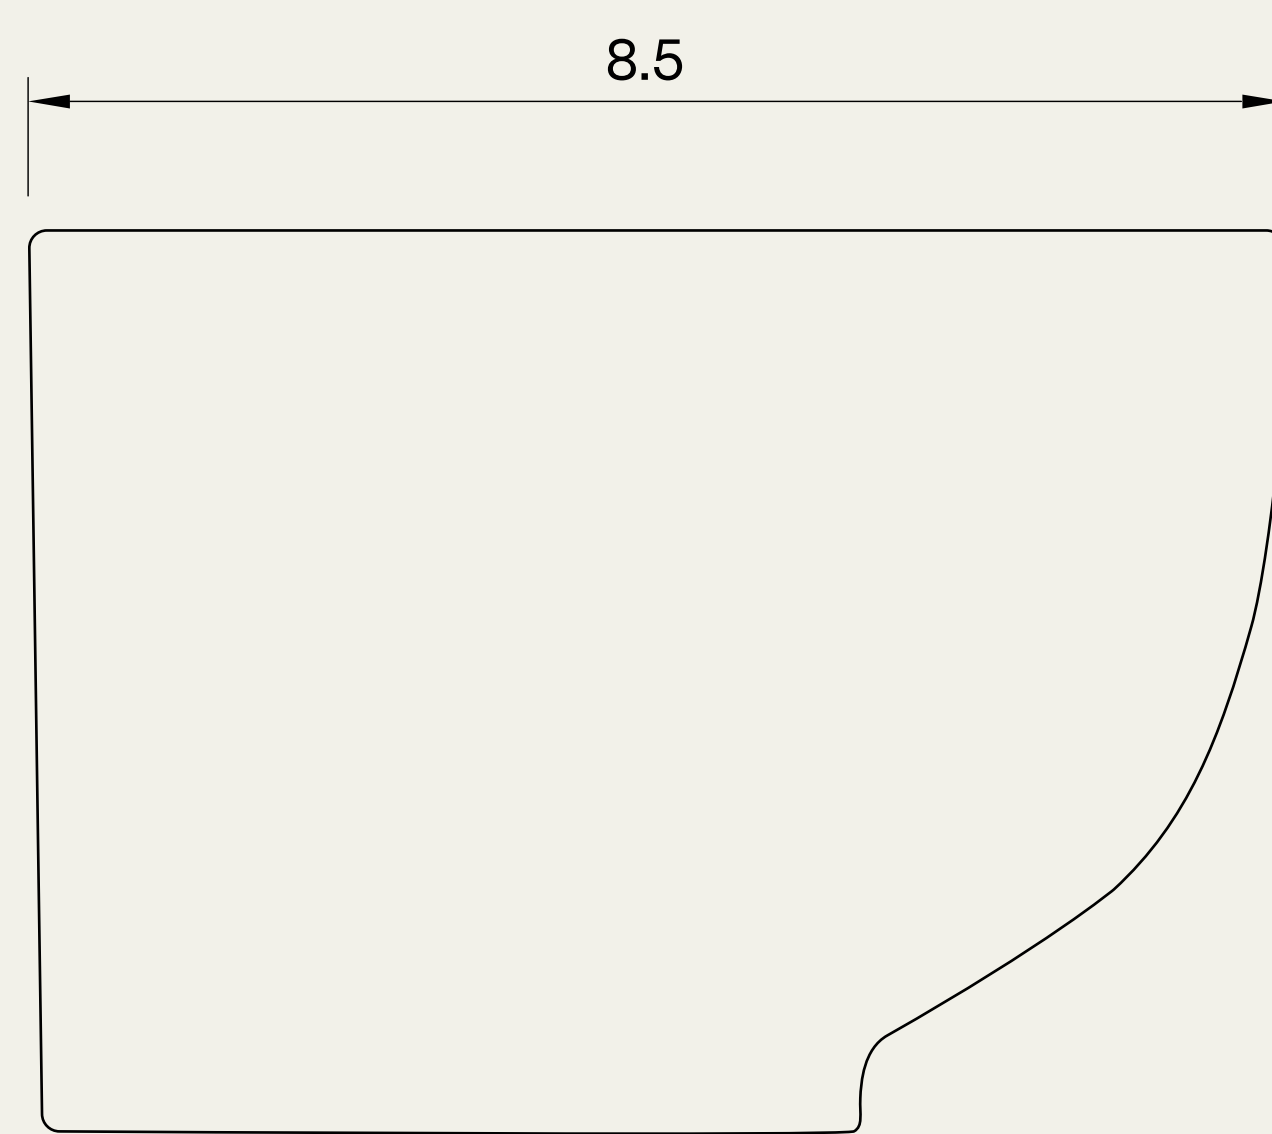

MILA ESSPRESSO
Shown in Ceramic.

HAND MADE IN MEXICO

DIMENSIONS
8.5 L x 5 W x 6 H

info@sietestudio.com.mx

SIETE