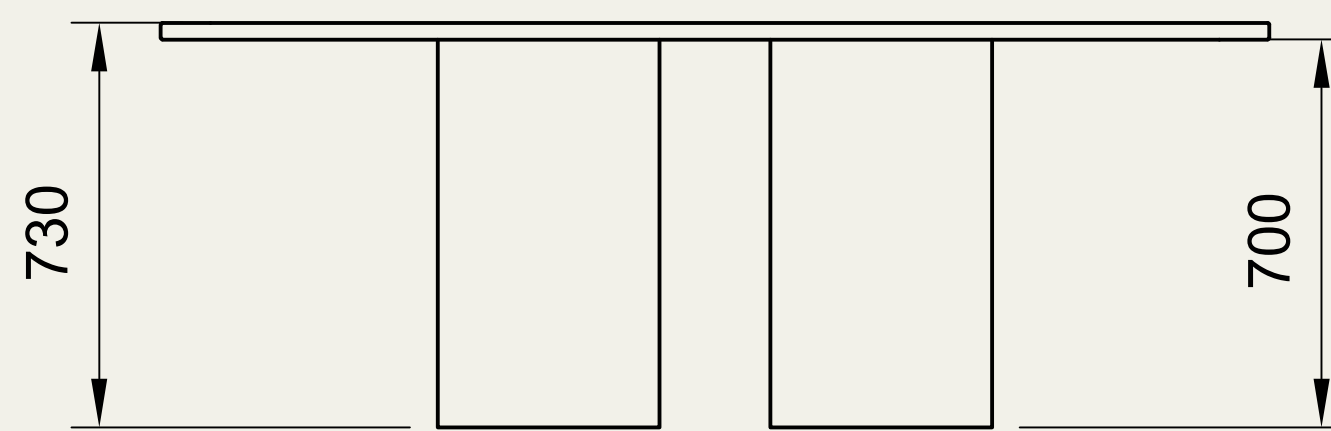

PIER DINING TABLE
Shown in Walnut and Black Oak.

MADE IN MEXICO

DIMENSIONS
200 L x 200 W x 73 H

info@sietestudio.com.mx

S I E T E