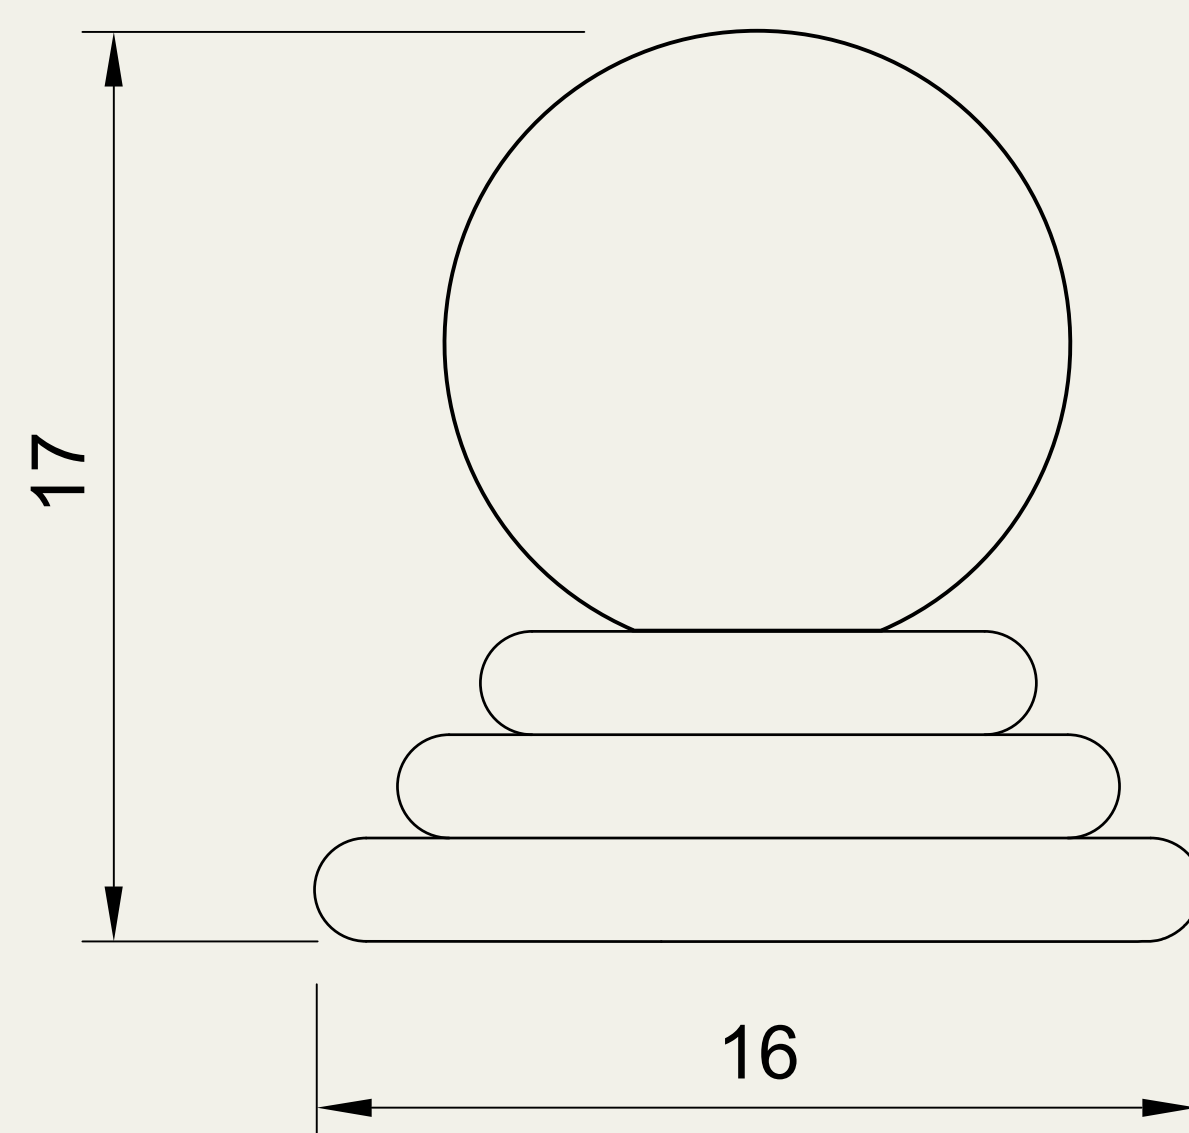

SATURNO LAMP
Shown Stainless Steel.

MADE IN MEXICO

DIMENSIONS
16 L X 16 W X 17 H

info@sietestudio.com.mx

S I E T E