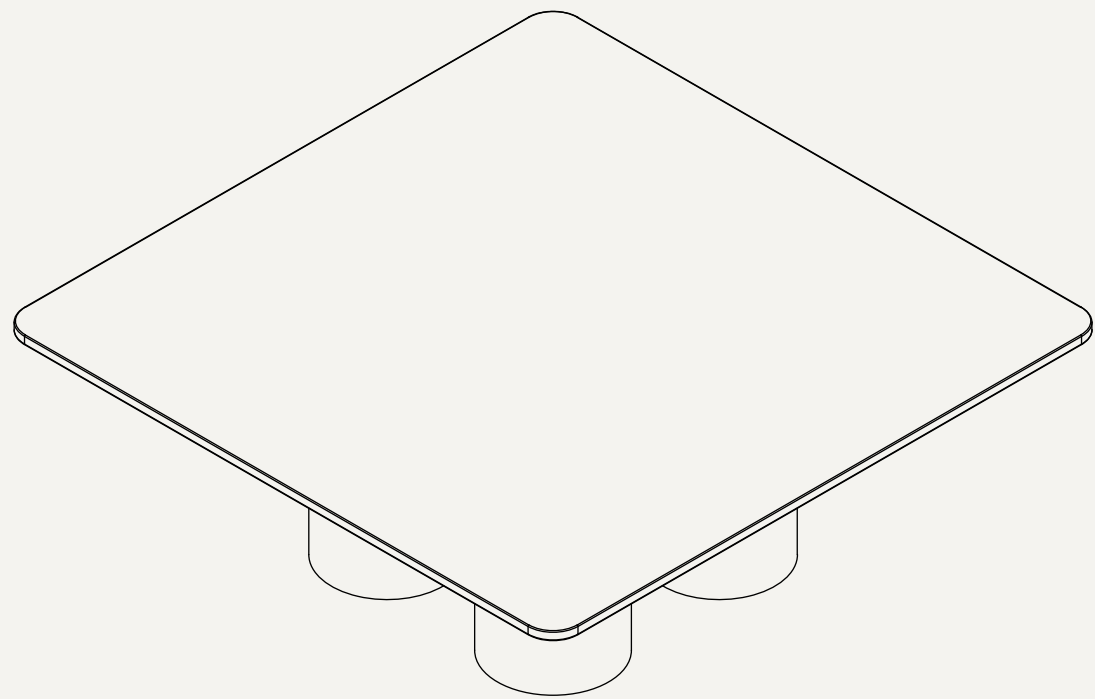

PIER DINING TABLE 01

Pier collection is inspired by the structural integrity of piers found on shores. Handcrafted from solid black oak and walnut, features a slim tabletop assembled to its pillar bases, forming a solid structural element.

MATERIALS

Walnut
Black oak

DIMENSIONS

(L) 2000mm
(W) 2000mm
(H) 730mm

TOP

PERSPECTIVE

FRONT

RIGHT