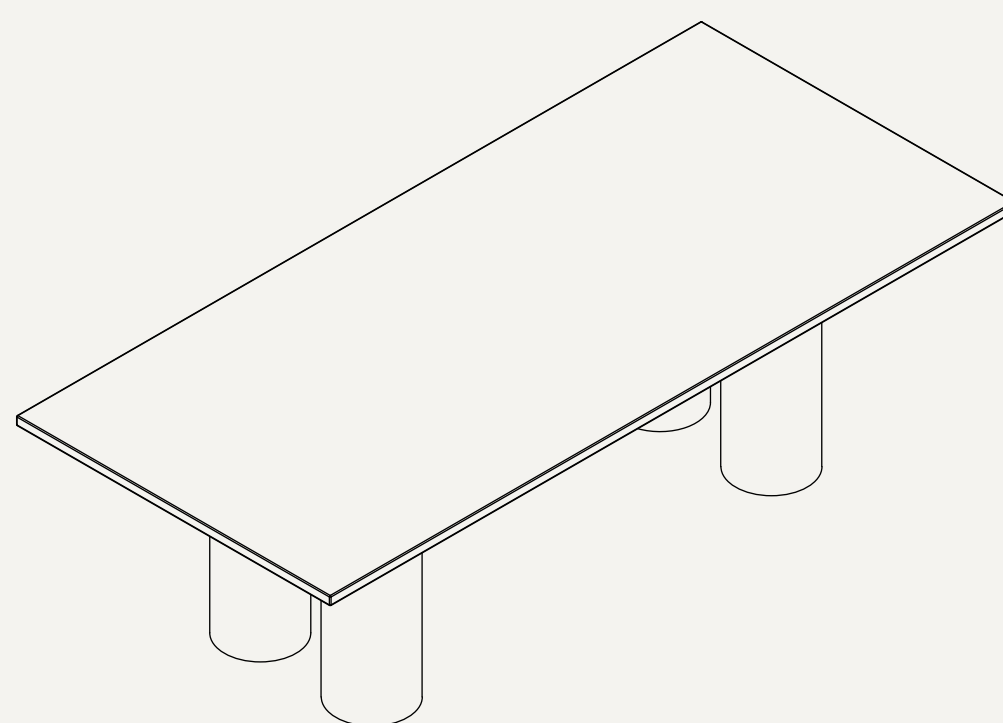

## PIER DINING TABLE 02

Pier collection is inspired by the structural integrity of piers found on shores. Handcrafted from solid black oak and walnut, features a slim tabletop assembled to its pillar bases, forming a solid structural element.

## DIMENSIONS

(L) 2000mm  
(W) 2000mm  
(H) 730mm

TOP

PERSPECTIVE

FRONT

RIGHT