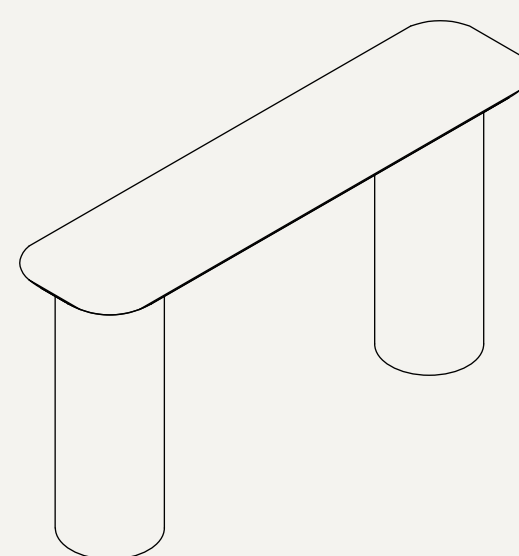

PIER CONSOLE

Pier collection is inspired by the structural integrity of piers found on shores. Handcrafted from solid black oak and walnut, features a slim tabletop assembled to its pillar bases, forming a solid structural element.

MATERIALS

Walnut
Black oak

DIMENSIONS

(L) 2000mm
(W) 500mm
(H) 1030mm

TOP

PERSPECTIVE

FRONT

RIGHT