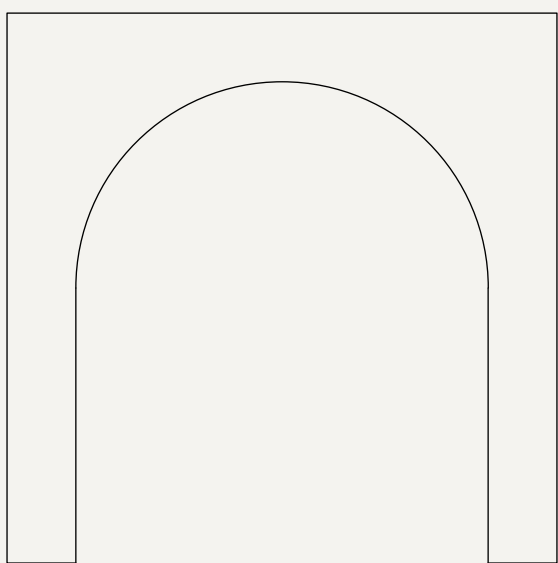

PUENTE

A multifunctional monolithic travertine piece. Puente's function is open to user interpretation.

MATERIALS

Travertine

DIMENSIONS

(L) 400 mm

(W) 400 mm

(H) 400 mm

TOP

PERSPECTIVE

FRONT

RIGHT