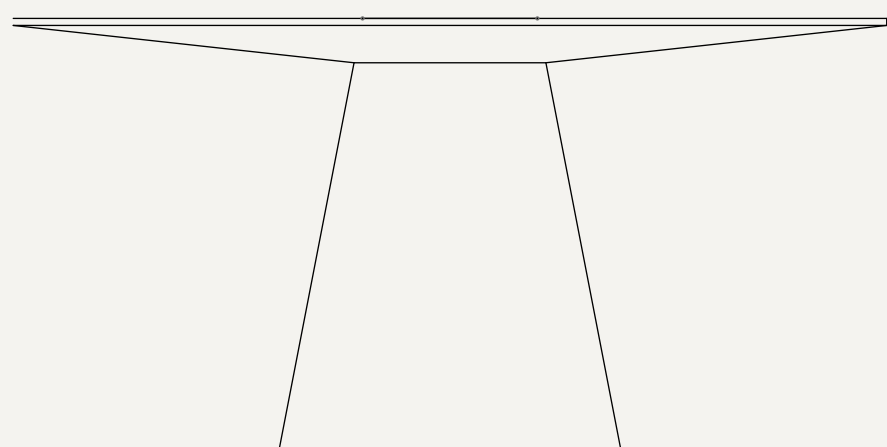

TOTEM DINING TABLE

The Totem Dining Table is inspired by the relationship between culture and nature. Handcrafted from solid walnut, features a round tabletop assembled to its pillar footing, forming a unique totemic element.

MATERIALS

Walnut
Black oak

DIMENSIONS

(L) 1500mm
(W) 1500mm
(H) 740mm

TOP

PERSPECTIVE

FRONT

RIGHT