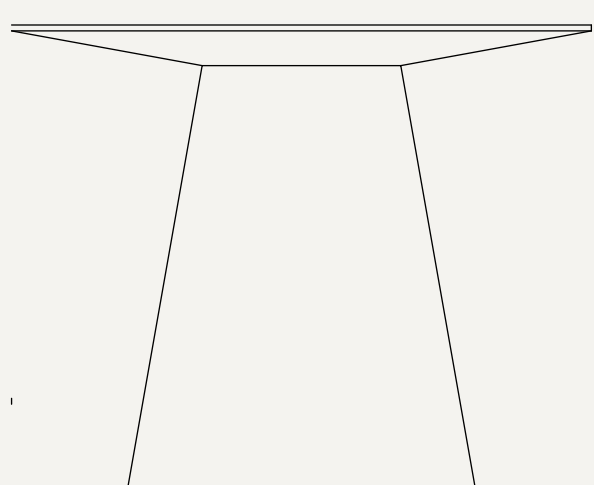

## TOTEM SIDE TABLE

The Totem Side Table is inspired by the relationship between culture and nature. Handcrafted from solid walnut, features a round tabletop assembled to its pillar footing, forming a unique totemic element.

## DIMENSIONS

(L) 500mm

(W) 500mm

(H) 400mm

TOP

PERSPECTIVE

FRONT

RIGHT