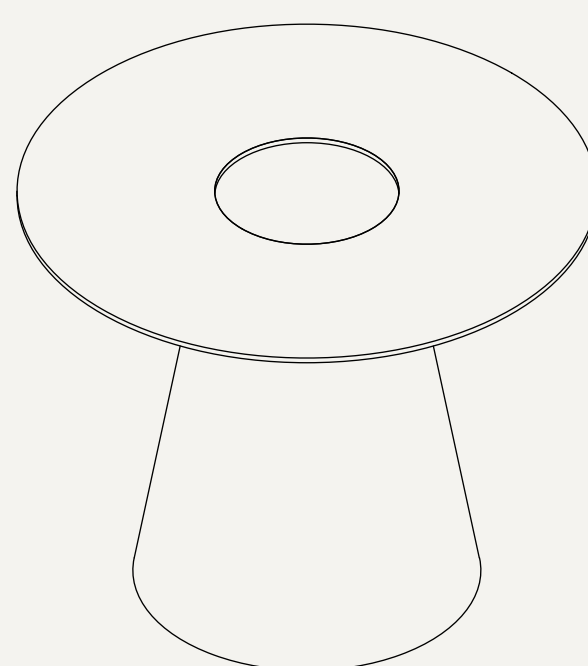

## TOTEM SIDE TABLE

The Totem Side Table is inspired by the relationship between culture and nature. Handcrafted from solid walnut, features a round tabletop assembled to its pillar footing, forming a unique totemic element.

## DIMENSIONS

(L) 500mm

(W) 500mm

(H) 400mm

TOP

PERSPECTIVE

FRONT

RIGHT