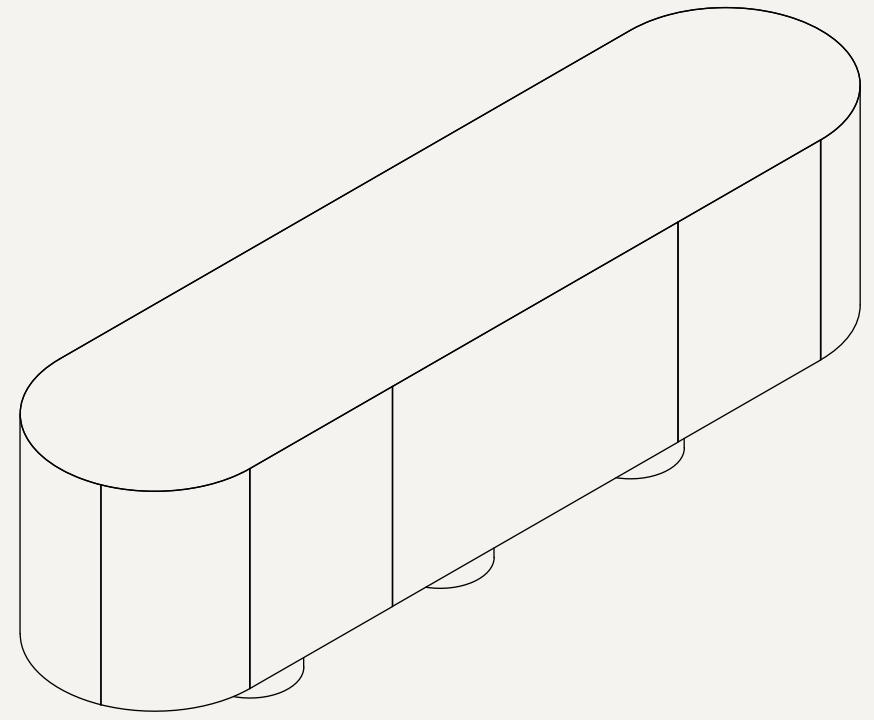

## TOTEM SIDEBOARD

Totem Sideboard is inspired by the relationship between culture and nature. Handcrafted from solid walnut, features a round console element assembled to its pillar footings creating a unique totemic element.

## DIMENSIONS

(L) 2000mm  
(W) 500mm  
(H) 700mm

TOP

PERSPECTIVE

FRONT

RIGHT