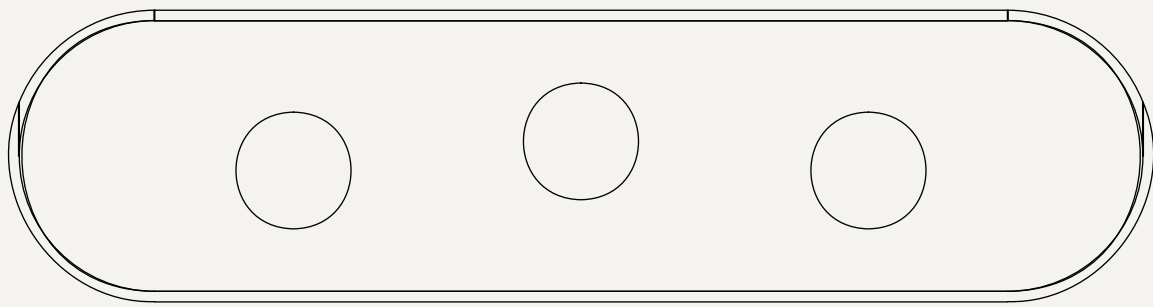

## TOTEM SIDEBOARD

Totem Sideboard is inspired by the relationship between culture and nature. Handcrafted from solid walnut, features a round console element assembled to its pillar footings creating a unique totemic element.

## DIMENSIONS

(L) 2000mm  
(W) 500mm  
(H) 700mm

TOP

PERSPECTIVE

FRONT

RIGHT