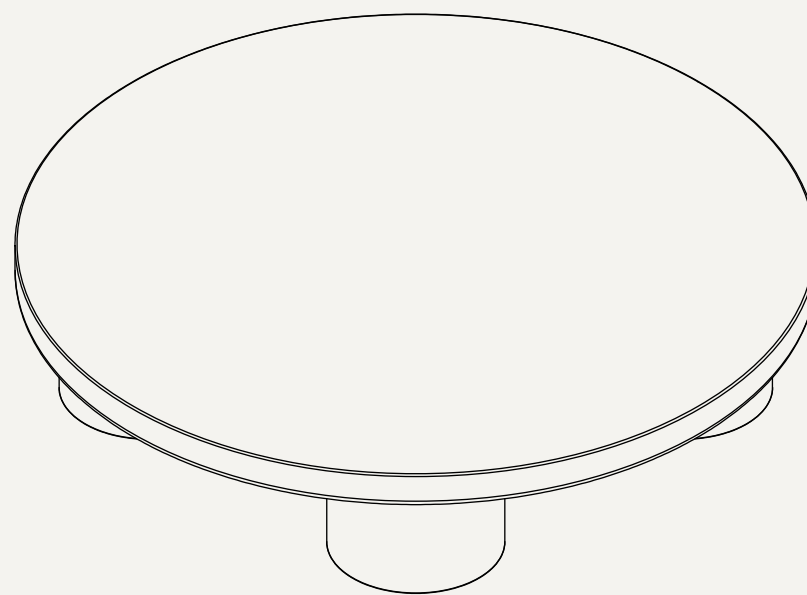

TOTEM COFFEE TABLE

Totem Coffee Table is inspired by the relationship between culture and nature. Handcrafted from solid walnut, features a round tabletop assembled to its pillar footings, forming a unique totemic element.

MATERIALS

Walnut
Black oak

DIMENSIONS

Totem 100

(L) 1000mm

(W) 1000mm

(H) 220mm

Totem 150

(L) 1000mm

(W) 1000mm

(H) 220mm

TOP

PERSPECTIVE

FRONT

RIGHT