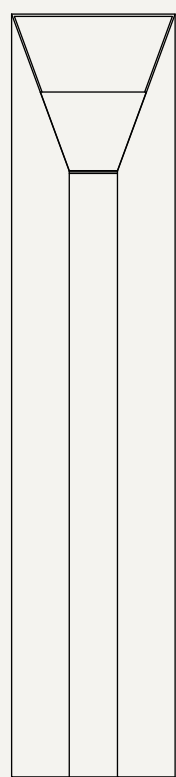

## FRAGUA LAMP

Fragua lamp is handcrafted from stainless steel and features a warm interior LED light; its geometric shape and composition has a brutalist approach that leads to a monolithic element of minimalist artistry.

Named after the word "Fragua" which in Spanish means forge; a heritage of traditional metallurgical crafts. Inspired by an observational study on the relationship between earth and fire, we envision Fragua as a portal where materials transcend into sculpture through fire and artisanship.

### MATERIALS

Stainless Steel

### DIMENSIONS

(L) 300mm

(W) 194mm

(H) 1400mm

TOP

PERSPECTIVE

FRONT

RIGHT