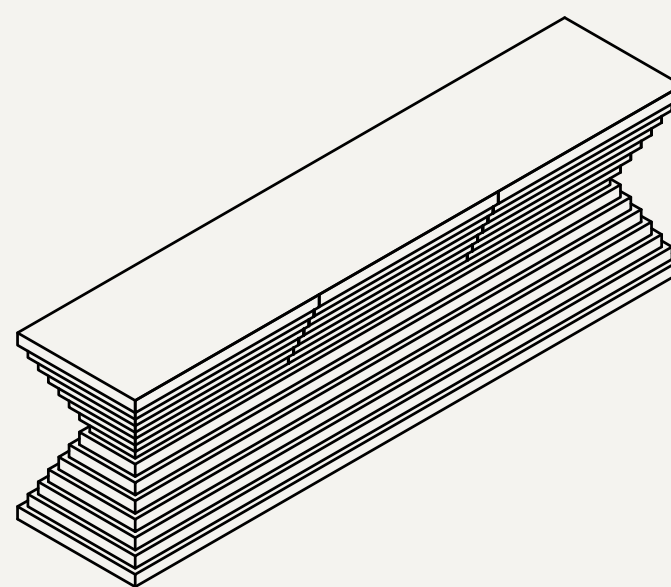

### DIMENSIONS

(L) 2548mm  
(W) 548mm  
(H) 750mm

TOP

PERSPECTIVE

FRONT

RIGHT