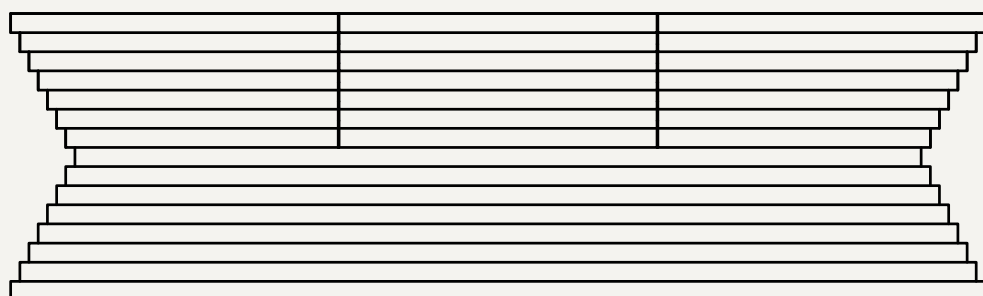

## CALAKMUL SIDEBOARD

Handcrafted, using time-honoured and traditional techniques. Calakmul Sideboard features a solid walnut top and travertine base. It symbolises an offering, a reflection, and an allegory of life's eternal journey and lineage, akin to the cyclical nature of the universe. \*

### DIMENSIONS

(L) 2548mm  
(W) 548mm  
(H) 750mm

TOP

PERSPECTIVE

FRONT

RIGHT