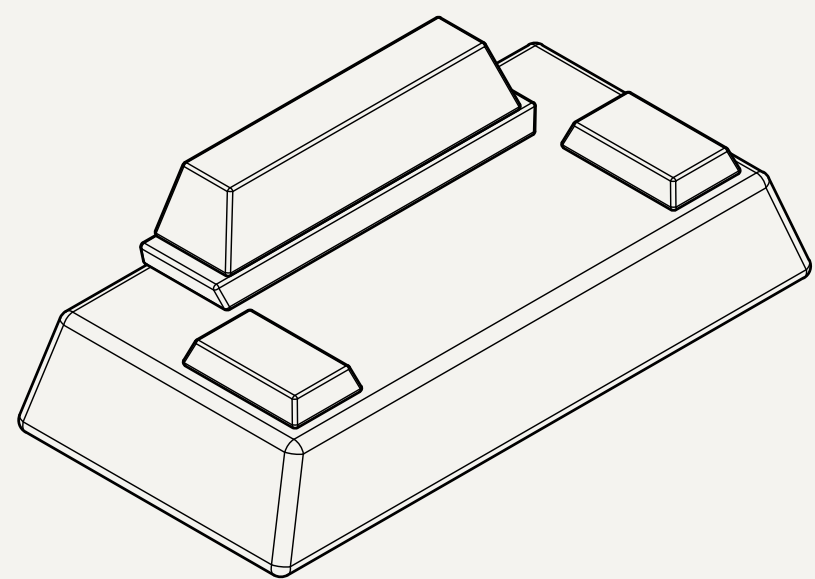

CALAKMUL SOFA

Calakmul Sofa features a pyramid like structure, the framework is wrapped around with voluminous cushions, sculpting the body into its instantly recognisable and enticing form.

It symbolises an offering, a reflection, and an allegory of life's eternal journey and lineage, akin to the cyclical nature of the universe.

MATERIALS

Fabric

DIMENSIONS

(L) 1933mm
(W) 968mm
(H) 642mm

TOP

PERSPECTIVE

FRONT

RIGHT